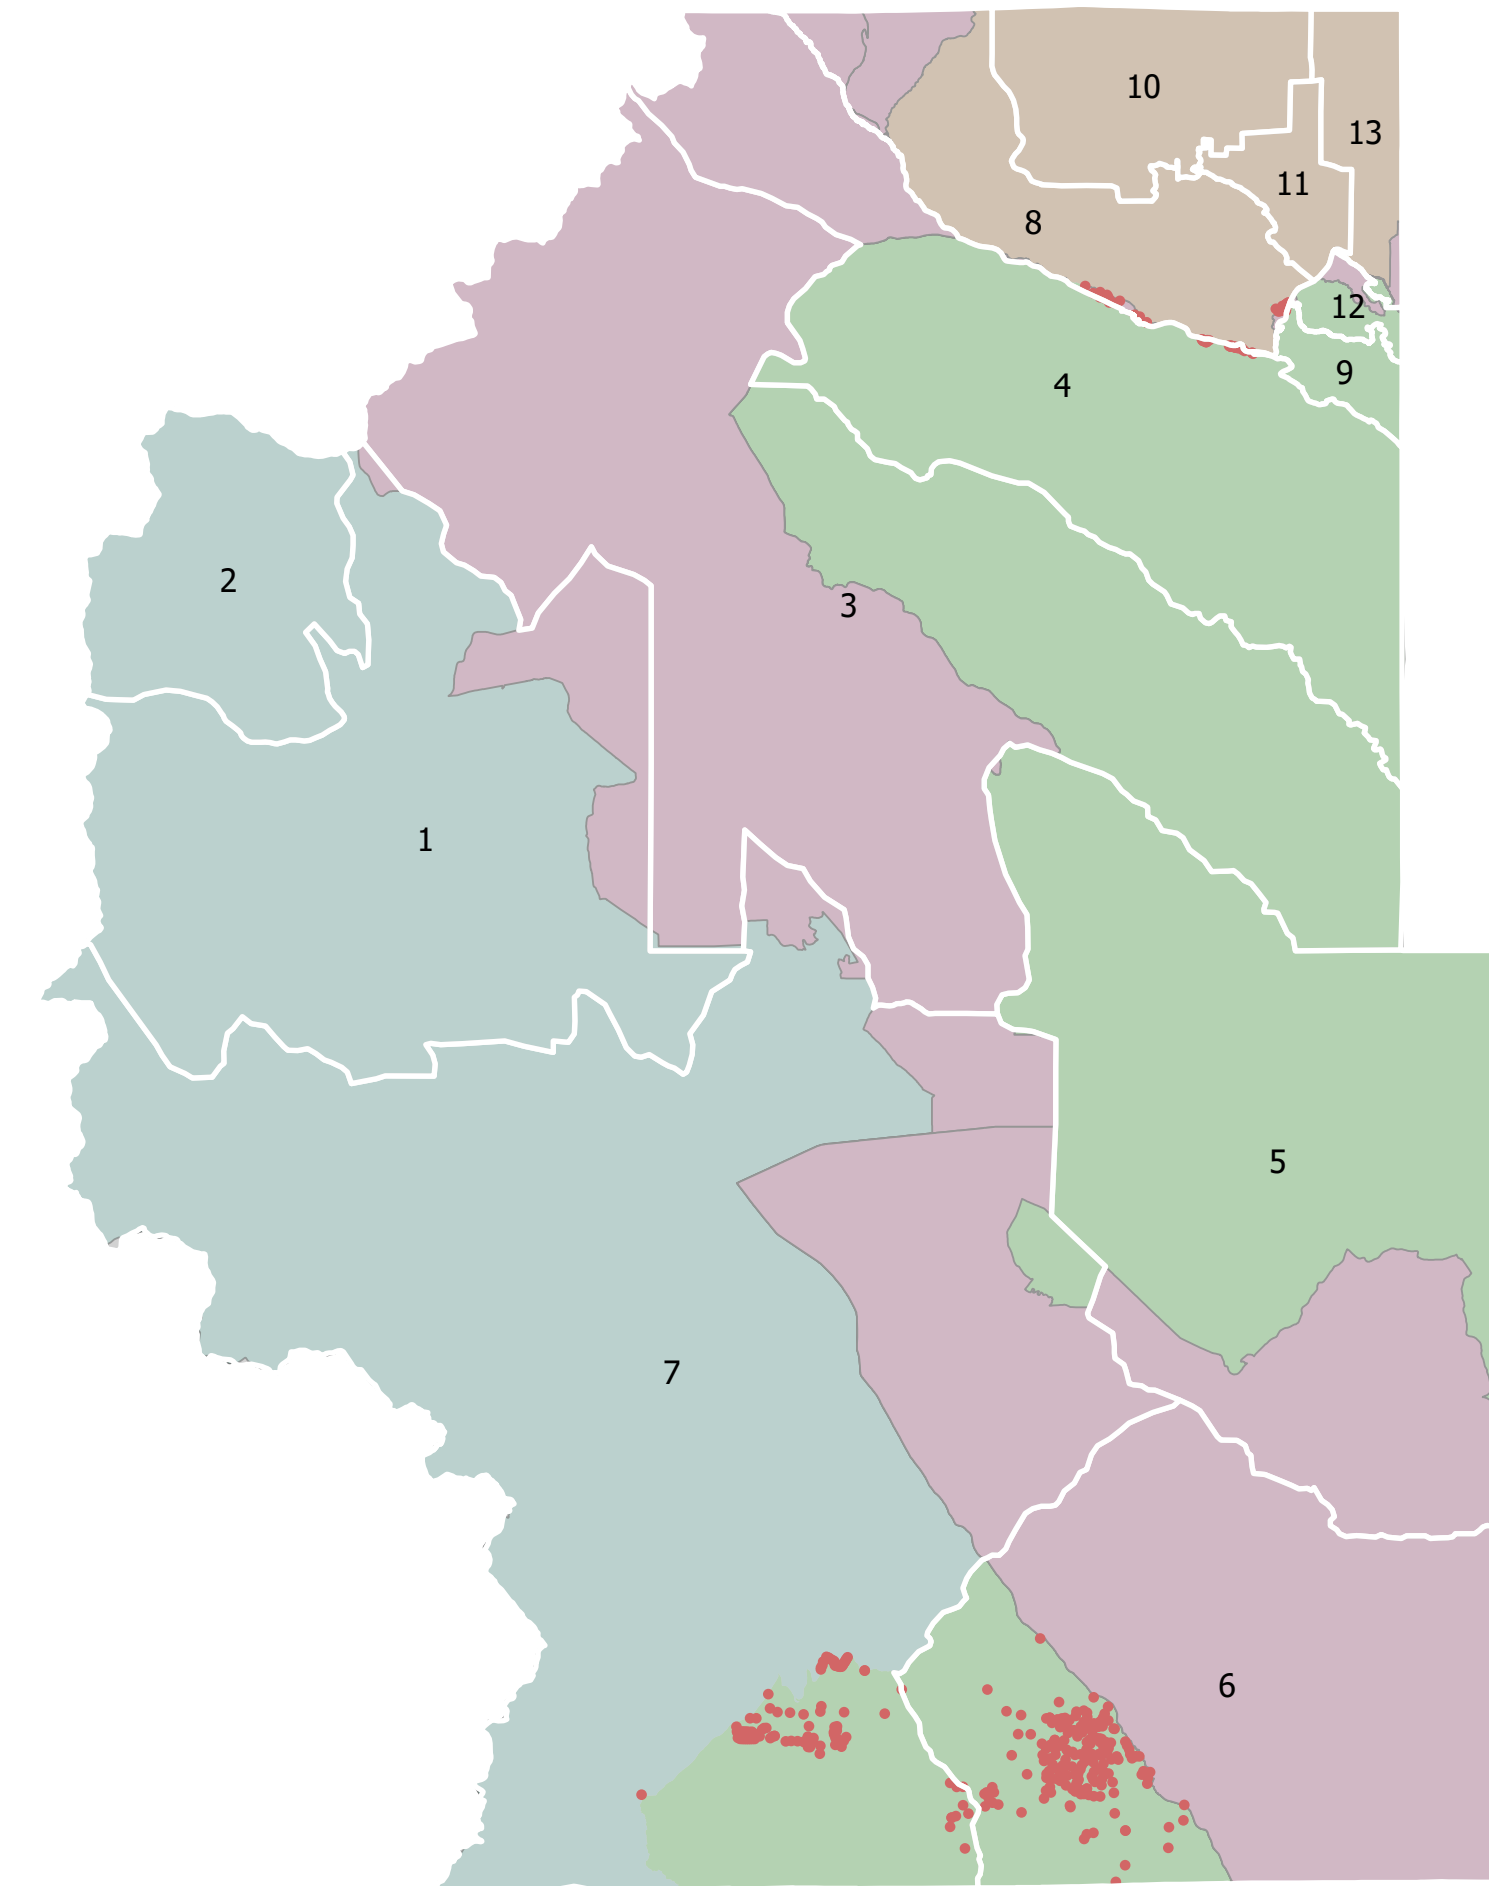

# Commissioners' Redistricting With Voting Precincts

Current Commissioner Districts

District 1	Population: 5601
District 2	Population: 5856
District 3	Population: 5945

New Districts Option 1

District 1	Population: 5801
District 2	Population: 5800
District 3	Population: 5801

New Districts Option 2

District 1	Population: 5797
District 2	Population: 5823
District 3	Population: 5782

New Districts Option 3

District 1	Population: 5804
District 2	Population: 5798
District 3	Population: 5800