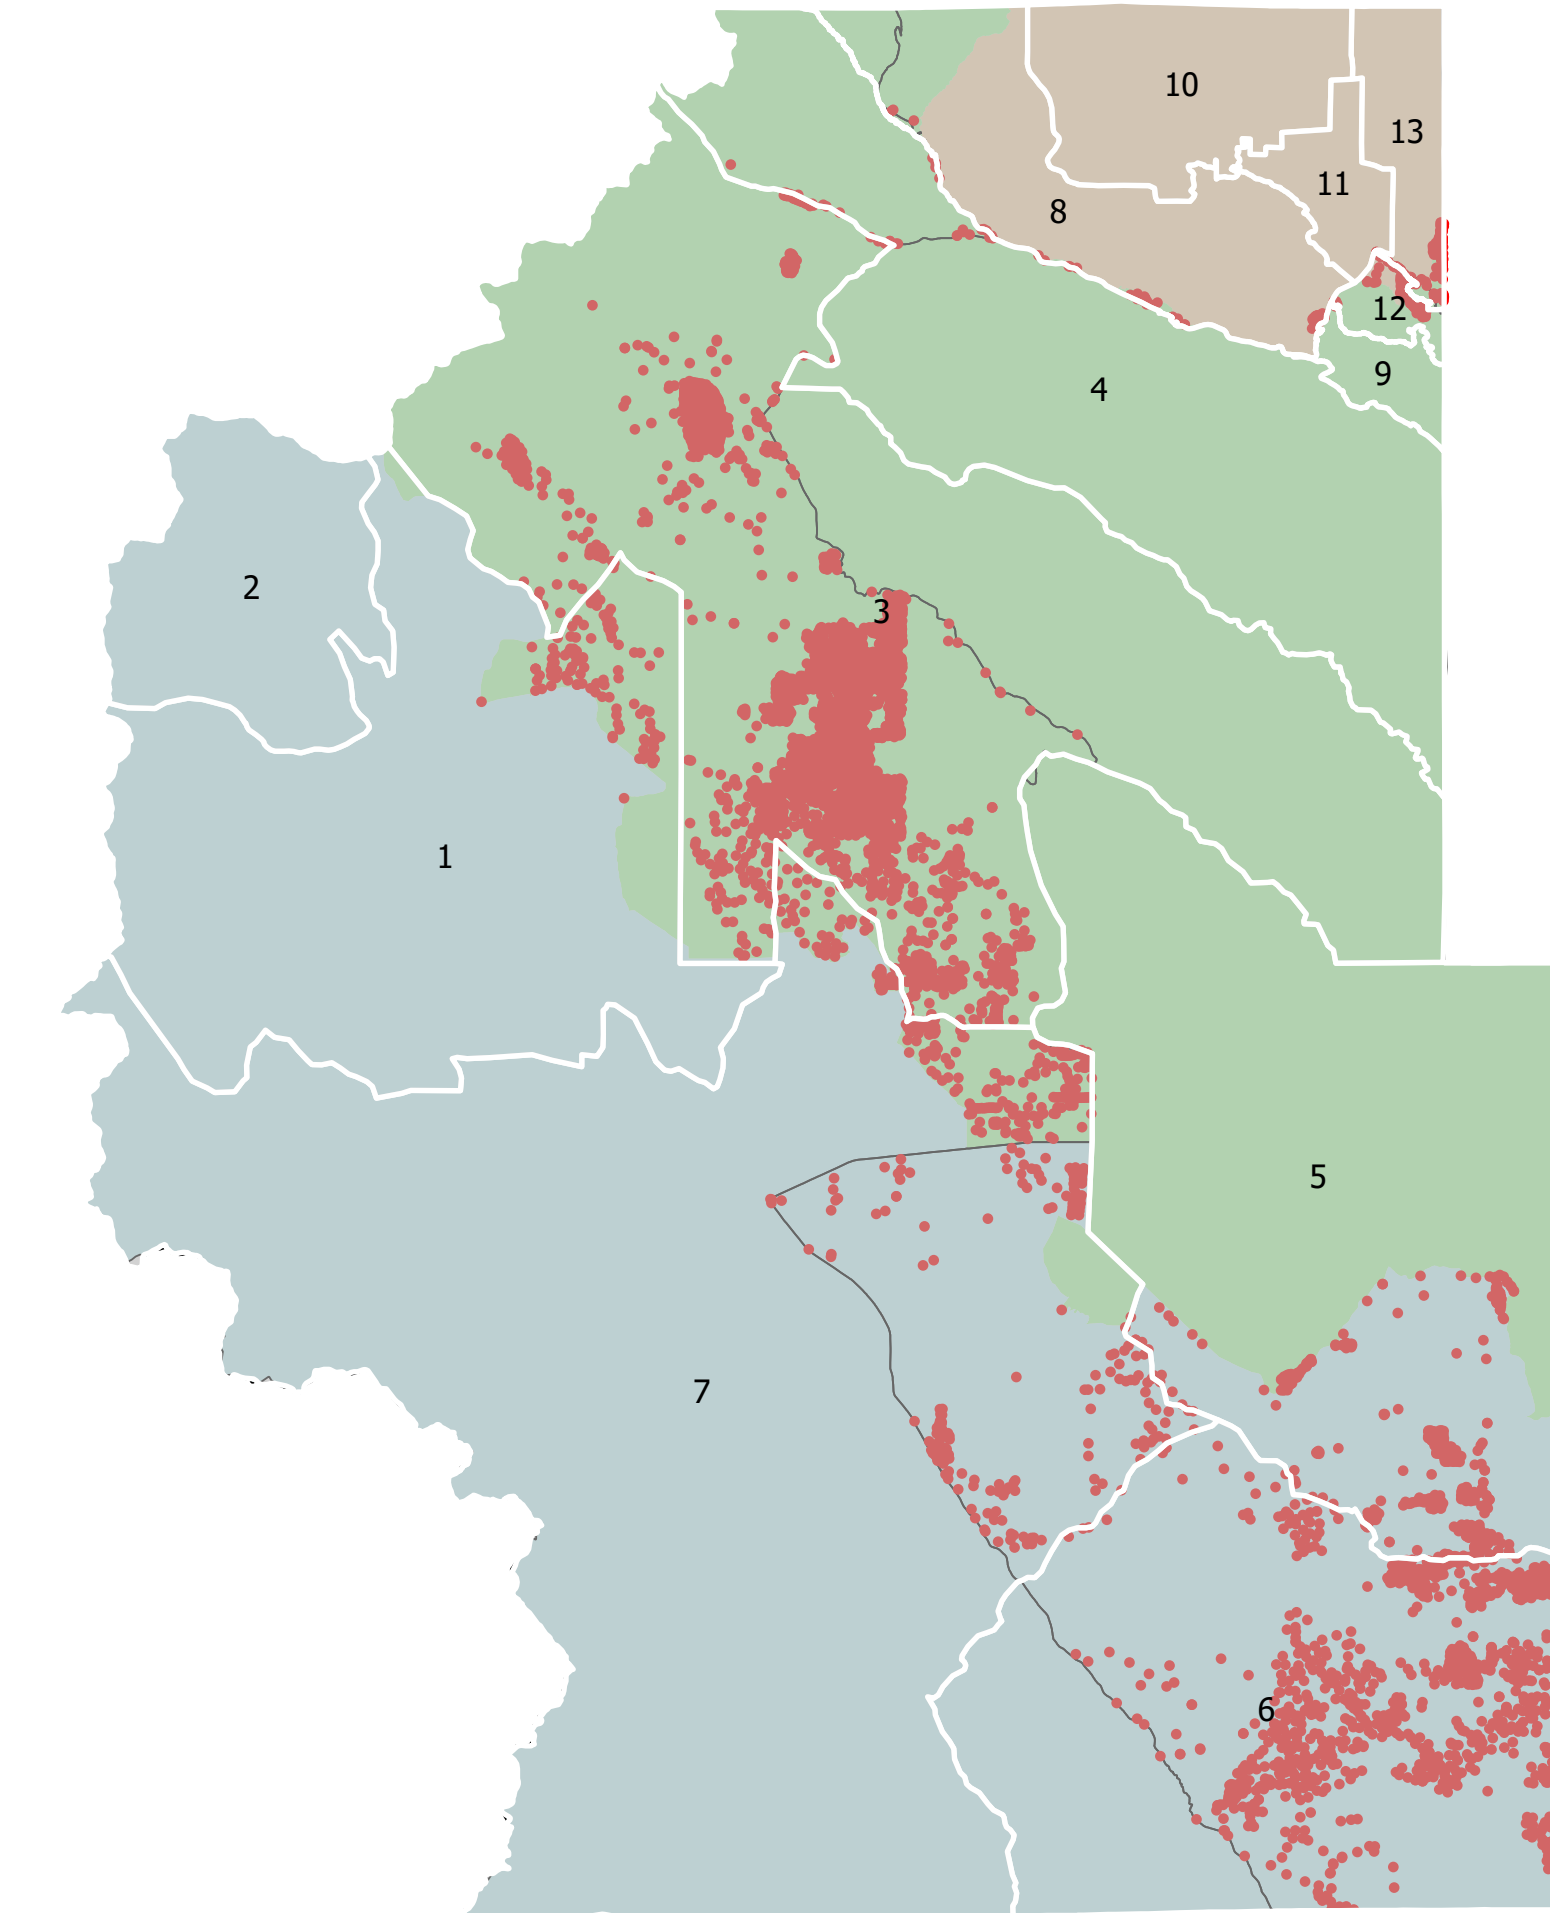

# Commissioners' Redistricting With Voting Precincts

Current Commissioner Districts

District 1	Population: 5601
District 2	Population: 5856
District 3	Population: 5945

New Districts Option 1

District 1	Population: 5801
District 2	Population: 5800
District 3	Population: 5801

New Districts Option 2

District 1	Population: 5797
District 2	Population: 5823
District 3	Population: 5782

New Districts Option 3

District 1	Population: 5804
District 2	Population: 5798
District 3	Population: 5800