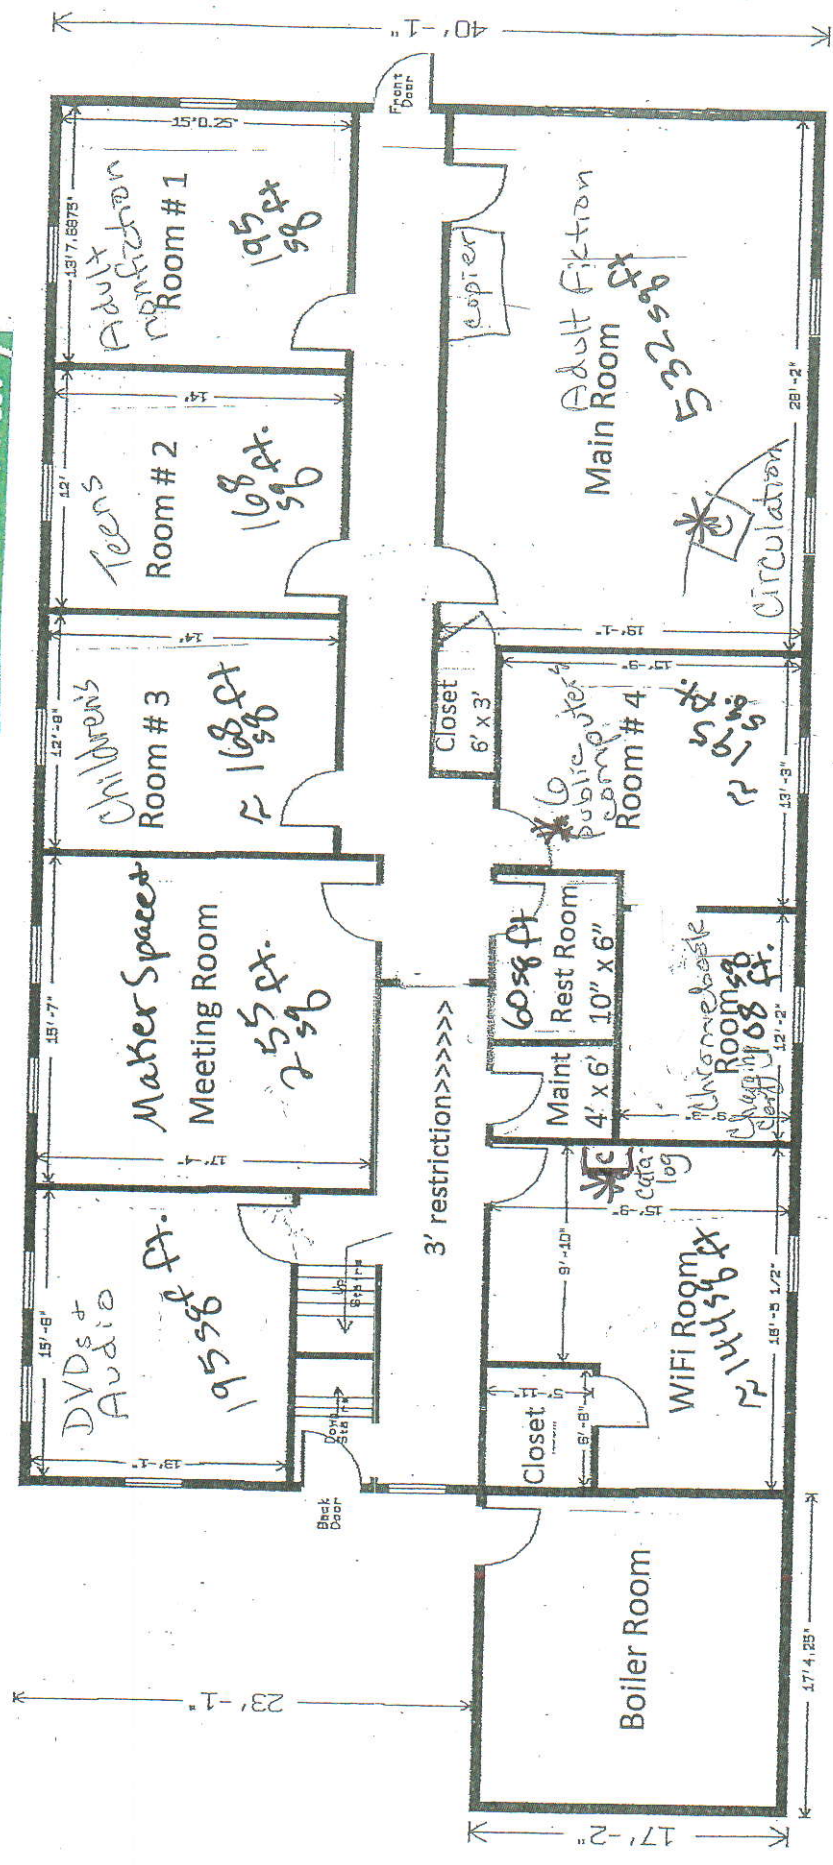

Fairplay Library Branch

400 Front St.
Fairplay, Colorado

90'-7"

PARK COUNTY PUBLIC LIBRARY AT FAIRPLAY

Open Hrs: Mon, Tues, Fri, & Sat
11 am to 5 pm
Wed & Thurs - 11 am to 6:30pm

MAIN FLOOR approx. 1960 sq ft

+ 60 sq ft for bathroom
2020 sq ft. plus upstairs office & storage

Note: Except for closets, doors are 3'
2nd Floor - 14' x 72' = 1008 (includes closet and stairway space)
Closet - 21' x 7' = 157.5 sf
Stairway - 5'6" x 9' = 49.5 sfs