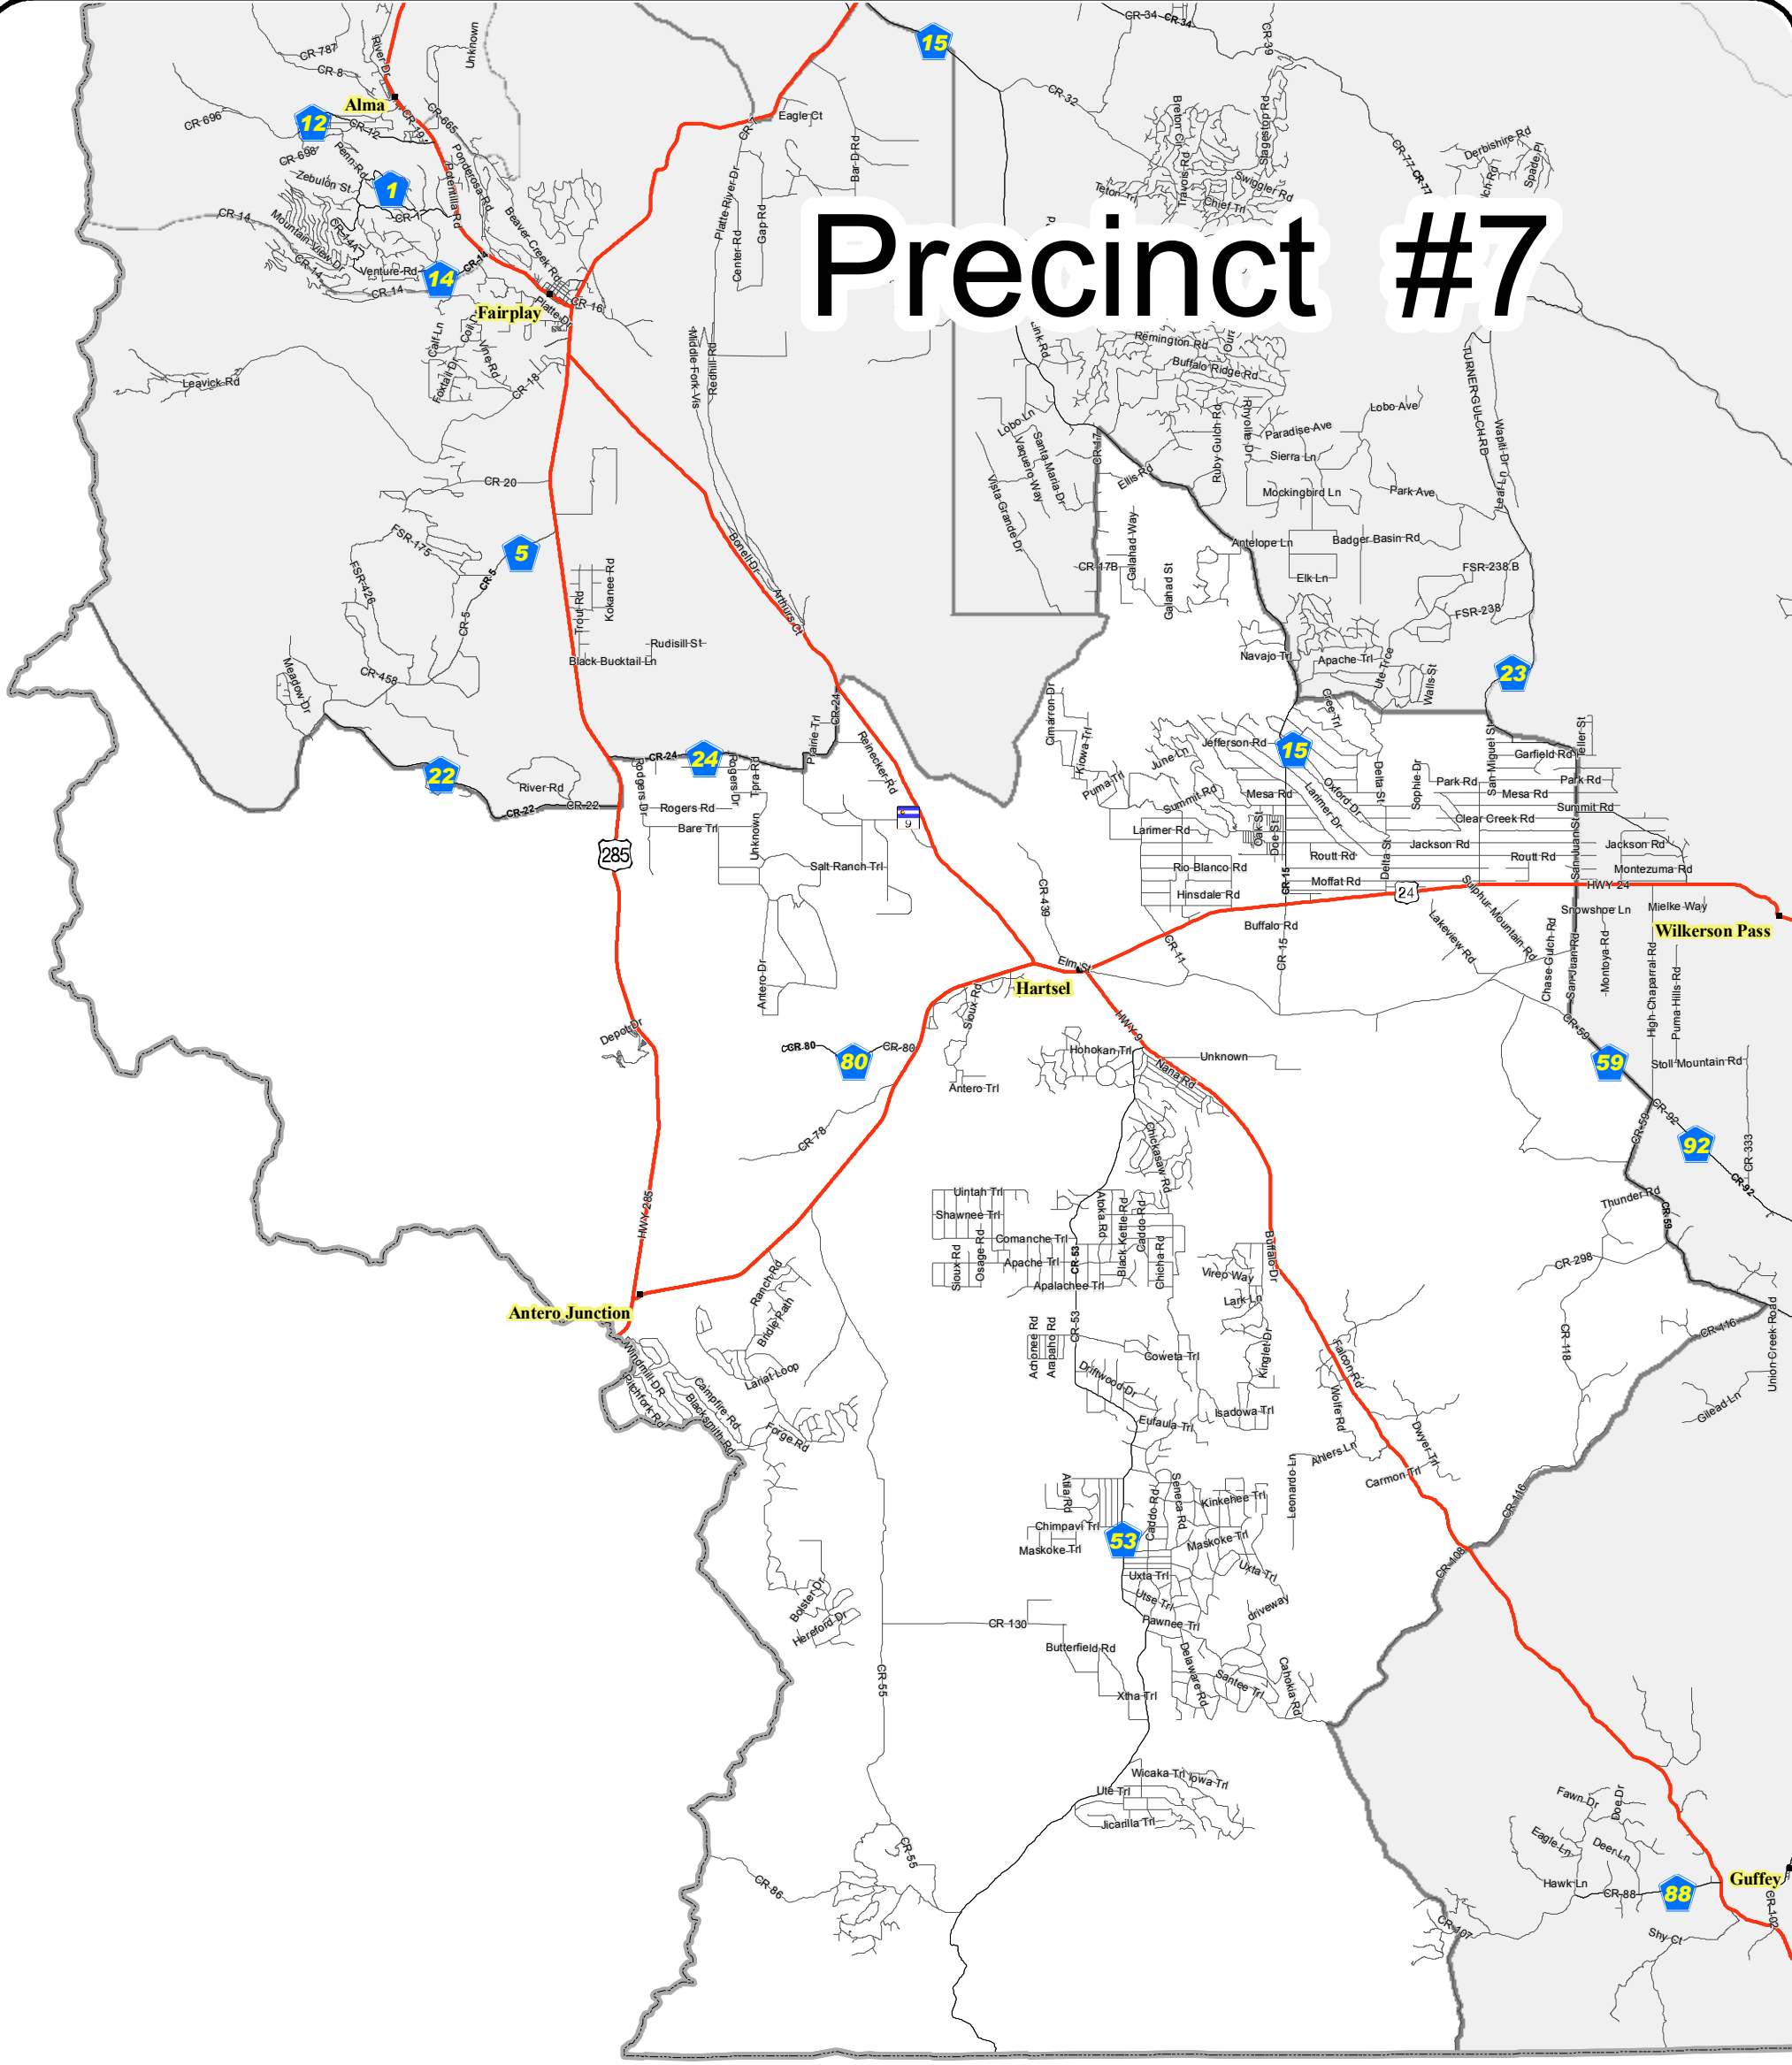

Precinct #7

PARK COUNTY
COLORADO
Voting Precinct
7

© 2012 Park County GIS
gis@parkco.us
Printed 9 January 2012

Adopted January 12, 2012
Resolution 2012-01

Legend

-  County Line
-  Precinct
-  Roads
-  Highway
-  Local / County road